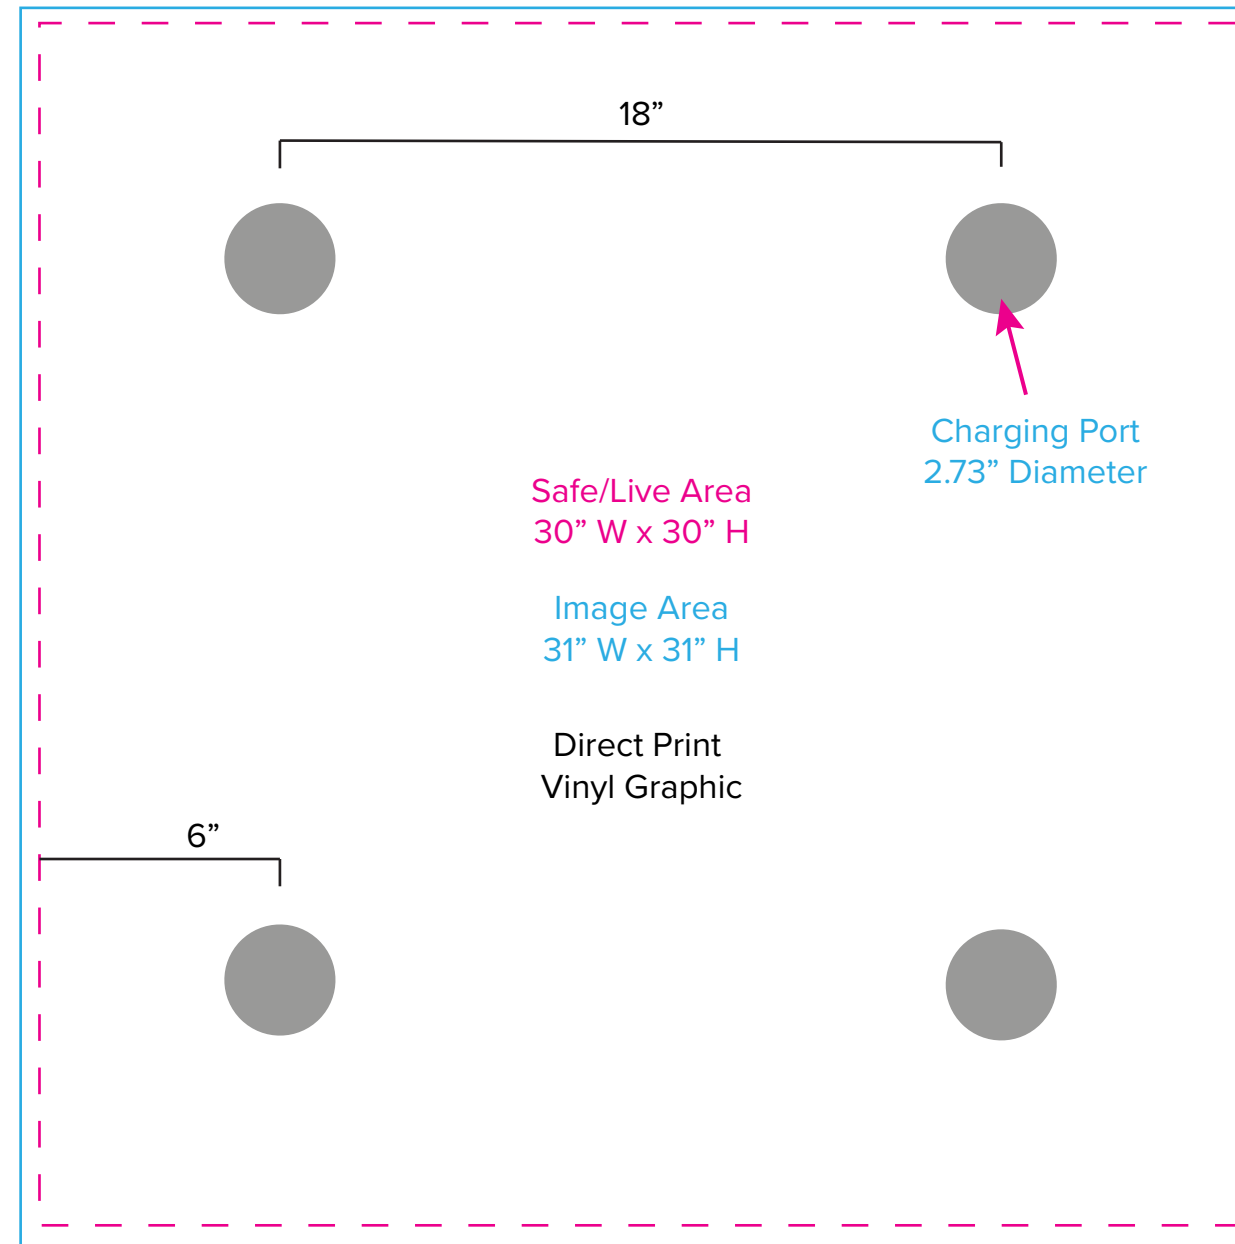

Graphic Template Wireless Charging Bistro Table – Direct Print Vinyl Graphic

NOTE: All Raster Art (jpg, tiff,psd, png, etc.) must be at least 100 dpi at print size.
Standard kits are often customized. Please check with Customer Service to ensure that this template matches your specific job.